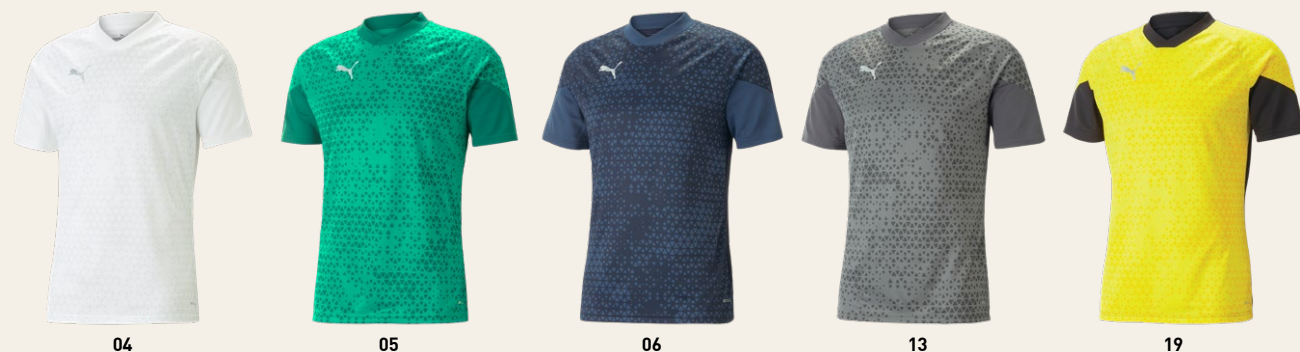

657984 teamCUP Training Jersey

Slim Fit • dryCell
Main Material: 100% Recycled Polyester

All-over graphic on front and color blocking details, Silver PUMA Cat Logo on chest

657984 XS-XXL **NOK 450,00**

- 01 PUMA Red
- 02 Electric Blue Lemonade
- 03 PUMA Black
- 04 PUMA White
- 05 Pepper Green
- 06 Parisian Night
- 13 Flat Medium Gray
- 19 Cyber Yellow-PUMA Black