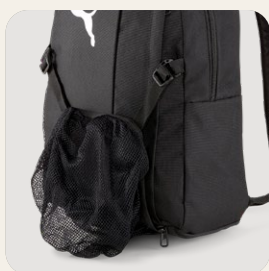

076854 teamGOAL Backpack

Main Material: 100% Polyester

Two-way zip opening into main compartment, Hidden vertical zip at front, Webbing carry handle at top, Padded, adjustable shoulder straps, Large PUMA Cat Logo at lower left corner

076854 30 x 44 x 14 cm • 22L **NOK 270,00**

- 01 PUMA Red-PUMA Black
- 02 Electric Blue Lemonade-PUMA Black
- 03 PUMA Black
- 06 Peacoat-PUMA Black

077268 teamGOAL Backpack w. Ball Net

Main Material: 100% Polyester

Two-way zip opening into large main compartment, Hidden vertical zip pocket at front, Zip pocket at bottom, Webbing carry handle at top, Padded, adjustable shoulder straps, Large PUMA Cat Logo at lower left corner

077268 30 x 44 x 14 cm • 22L **NOK 350,00**

- 03 PUMA Black

03

076853 teamGOAL Gym Sack

Main Material: 100% Polyester

Drawstring closure into main compartment, Dual string shoulder straps, PUMA Cat Logo at bottom right

076853 39 x 47 cm • 16L **NOK 100,00**

- 03 PUMA Black